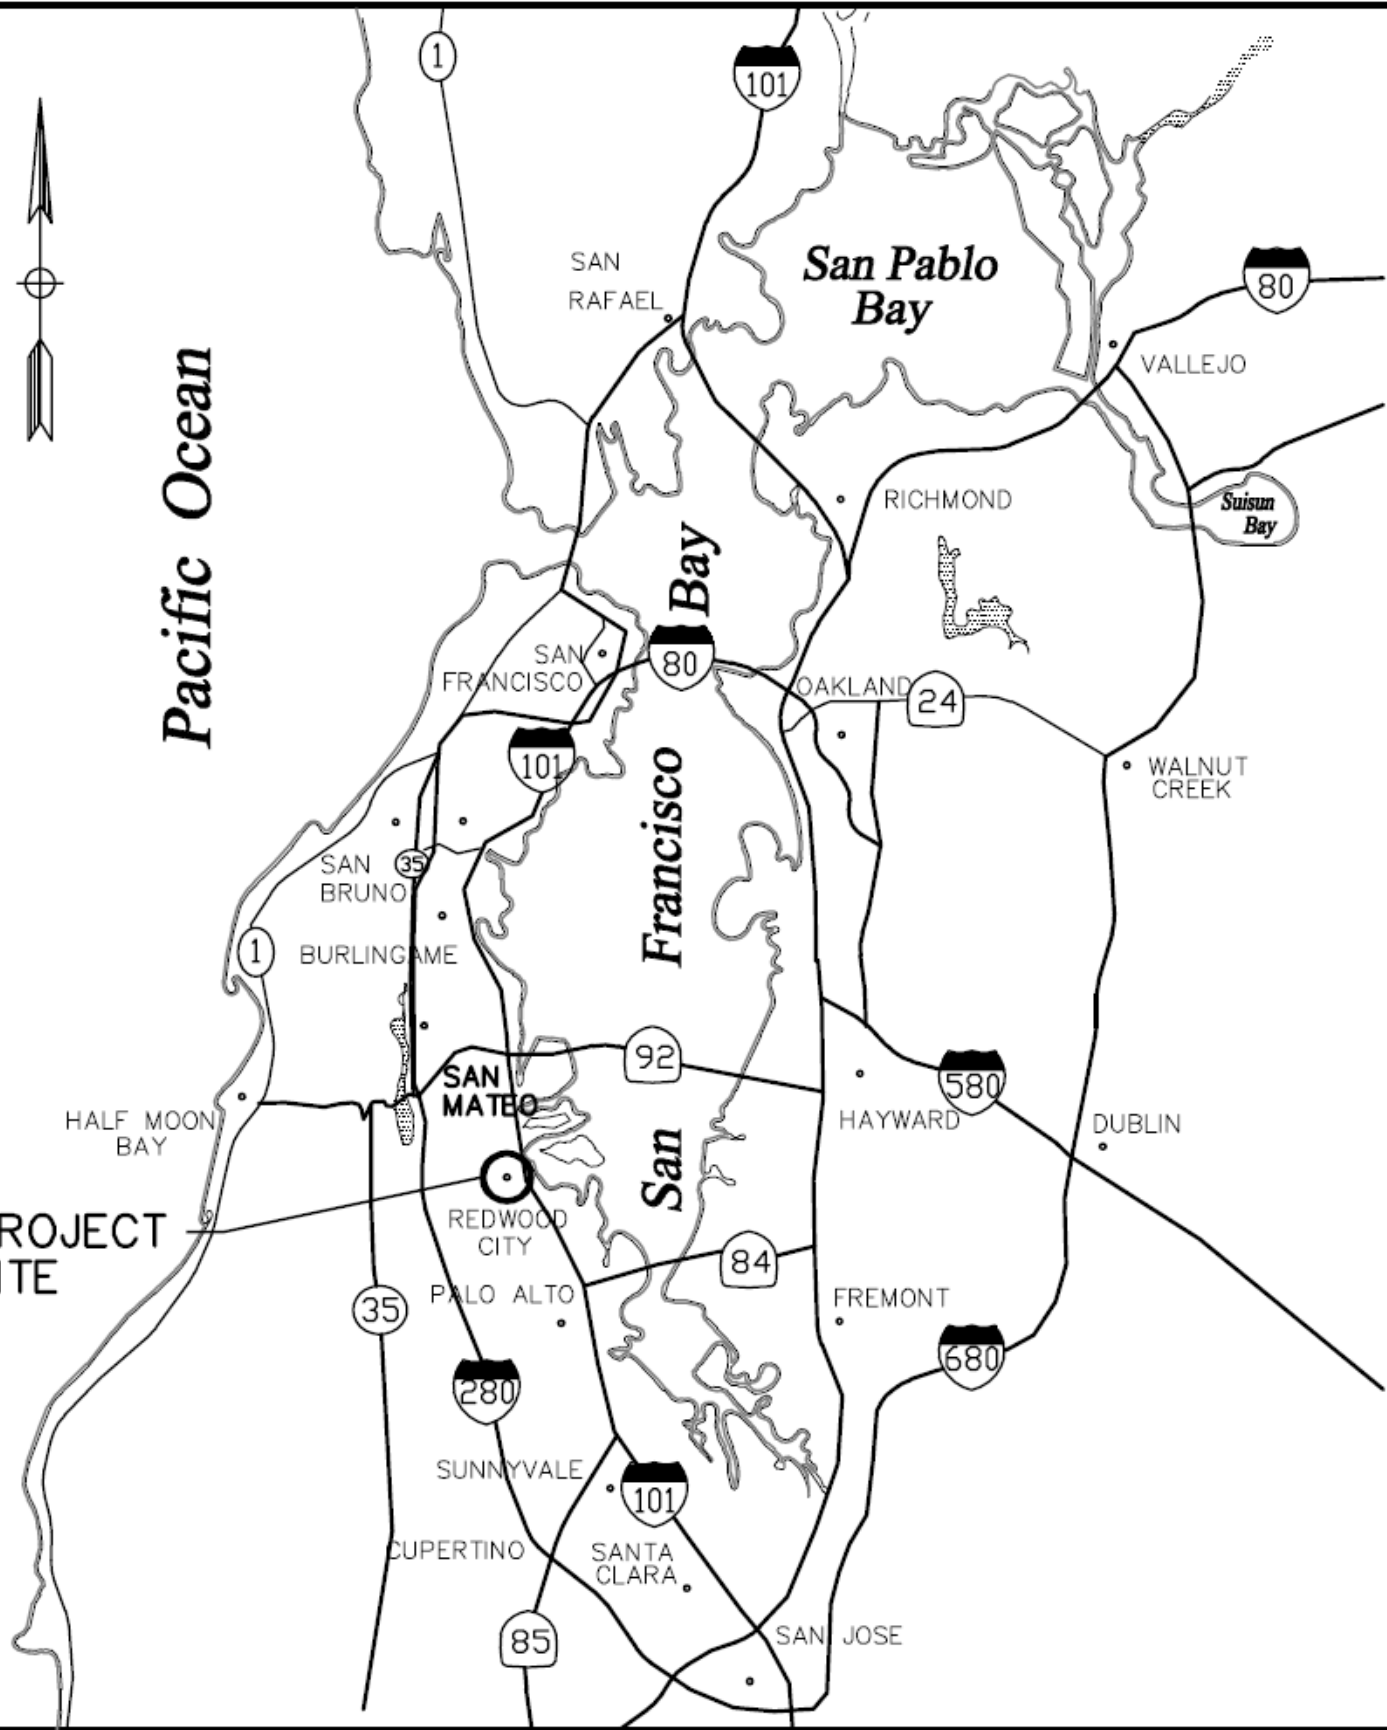

Pacific Ocean

PROJECT SITE

VICINITY MAP

NO SCALE