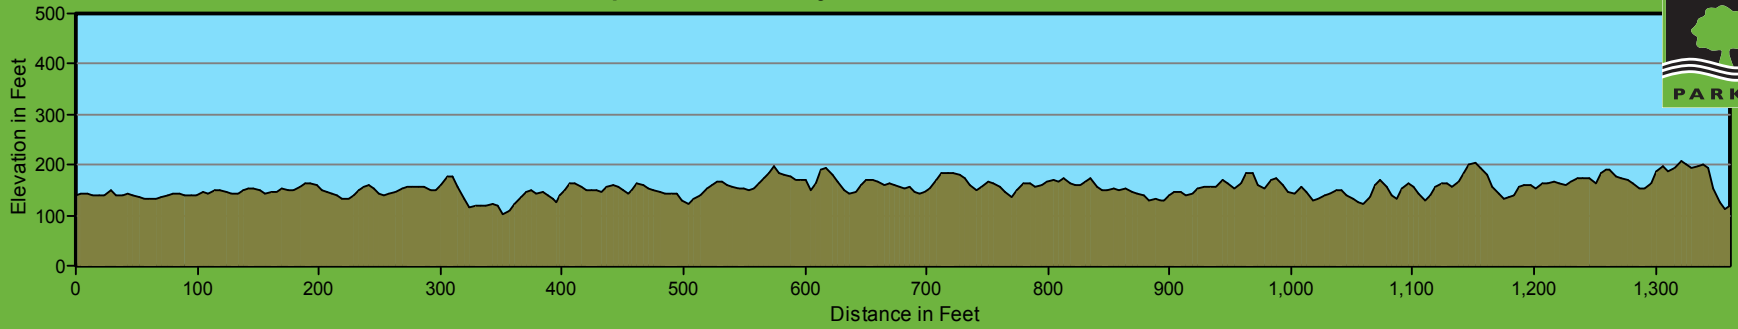

### Junipero Serra County Park - Oak Cove Trail Profile

105 Foot Elevation Change / Begins at Willow Picnic Shelter and ends at Helen Drive