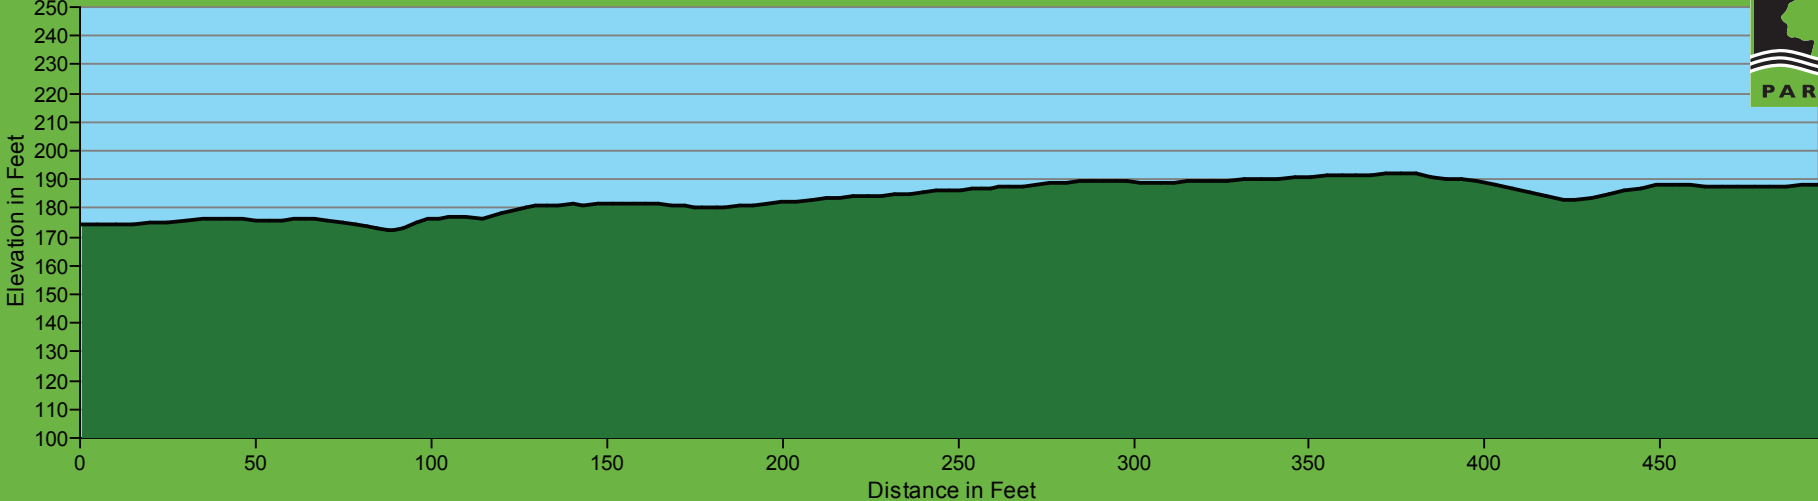

San Pedro Valley Park - Plaskon Nature Trail Profile

20 Foot Elevation Change / Trail begins and ends at main entrance parking