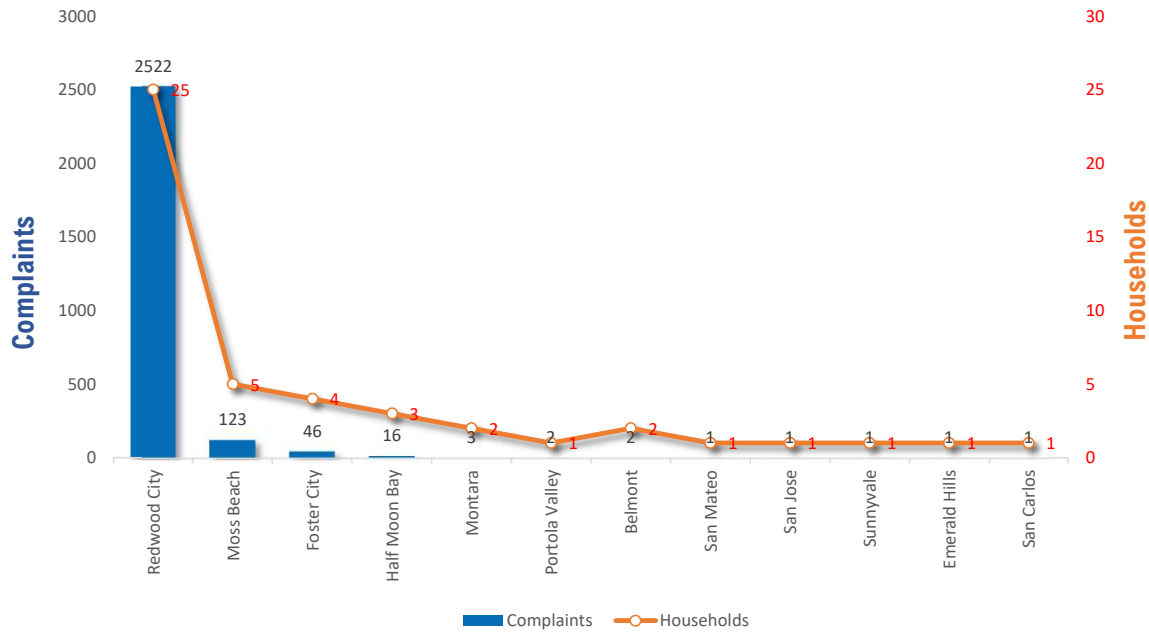

SAN MATEO COUNTY AIRPORTS

COMPLAINT REPORT

JUL - SEP 2024

3-Month Totals & Trends

47

Households

2,719

Comments

5,907

YTD

CITY	COMPLAINTS	HOUSEHOLDS	COMPLAINTS/ HOUSEHOLD
Redwood City	2,522	25	100.9
Moss Beach	123	5	24.6
Foster City	46	4	11.5
Half Moon Bay	16	3	5.3
Montara	3	2	1.5
Portola Valley	2	1	2.0
Belmont	2	2	1.0
San Jose	1	1	1.0
San Mateo	1	1	1.0
San Carlos	1	1	1.0
Emerald Hills	1	1	1.0
Sunnyvale	1	1	1.0
Totals	2,719	47	57.9