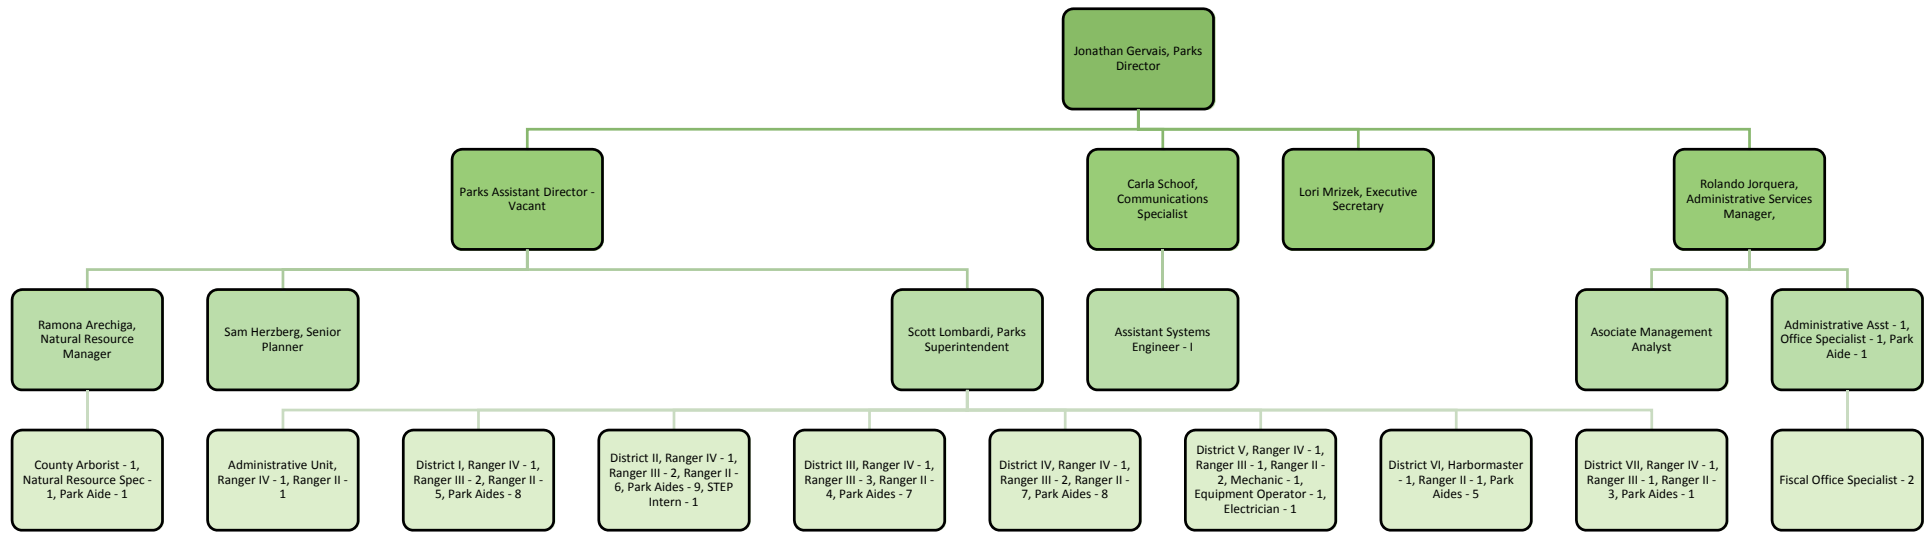

San Mateo County Parks Department Organizational Chart

71 FTE (including vacancies)

44 Agile positions

lam 3/28/18